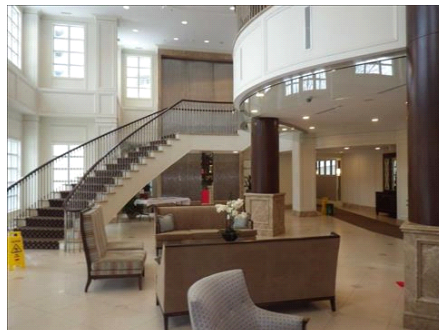

10 Bloorview Pl, Unit 817

Don Valley Village Toronto ON M2J 0B1

Details:

List Price: \$630,500
Sq Ft: 800-899
Bedrooms: 2
Bathrooms: 2
Building Type: Condo
Style: Condo Apt
Storeys: 1
Exterior Finish: Concrete
Land Size: n/a
Basement: None
Heating: Forced Air Gas

General Description:

Lovely Open Concept Two Bedroom Suite In The Luxurious Aria Condominiums, Open Balcony, Great View Of Ravine, Stunning Kitchen, Fabulous Amenities. This Building Has All The Toys, Close To Elevator, High Ceilings, Sun-Splashed Suite, 1 Parking Spot, 2 Lockers.

Steps To Shopping, Ttc, Go Train, 401/404, Hospital, Plenty Of Visitor Parking, Minutes To Downtown Core, Move In And Enjoy!.

Property Being Sold In As Is Condition. Don't Miss This Suite.

Visit web site: