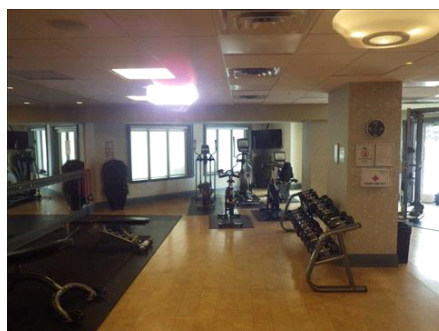

Want to book a home viewing?
Call (416) 937-2731