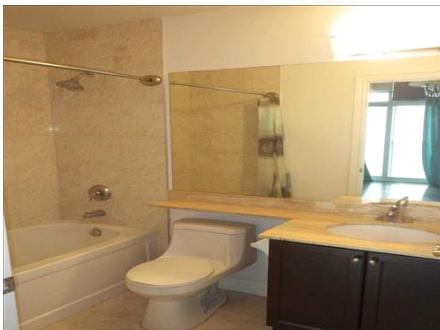

Visit web site: