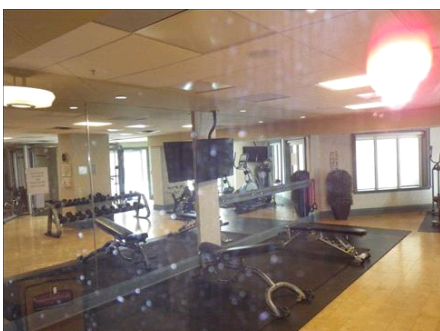

Want to book a home viewing?
Call (416) 937-2731